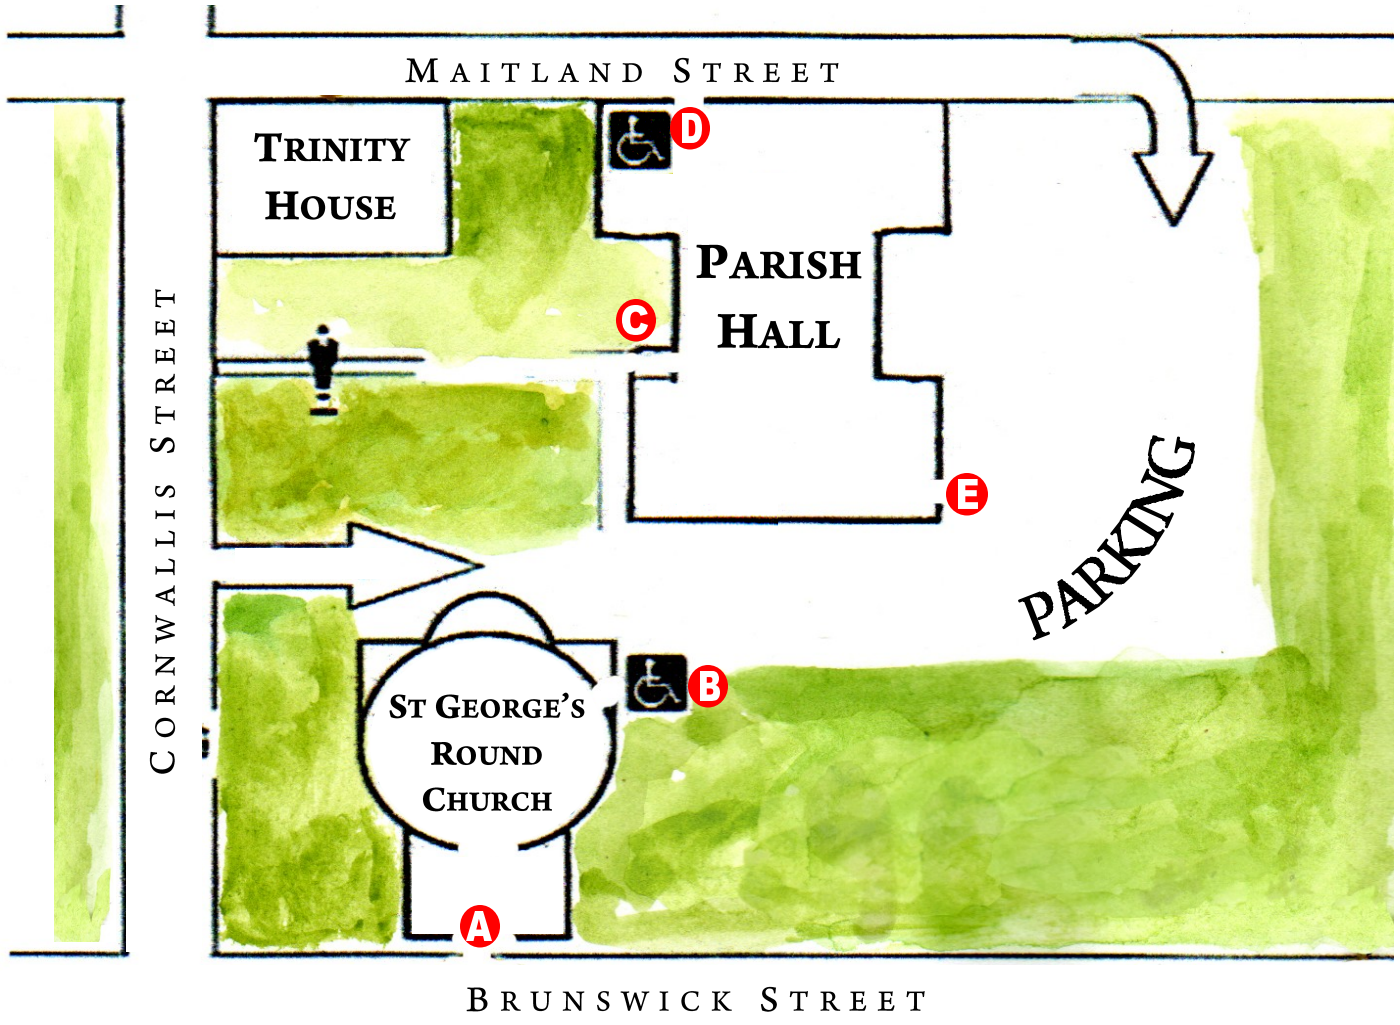

Map of Grounds

- A** MAIN CHURCH ENTRANCE
- B** WHEELCHAIR ENTRANCE
- C** GUILD ROOM/ FELLOWSHIP
- D** YOUTHNET/ SOUP KITCHEN/ WHEELCHAIR RAMP
- E** PARISH OFFICE/ HALIFAX HUMANITIES/ YN LUNCH & TEENS

Way to the Little Dutch Church